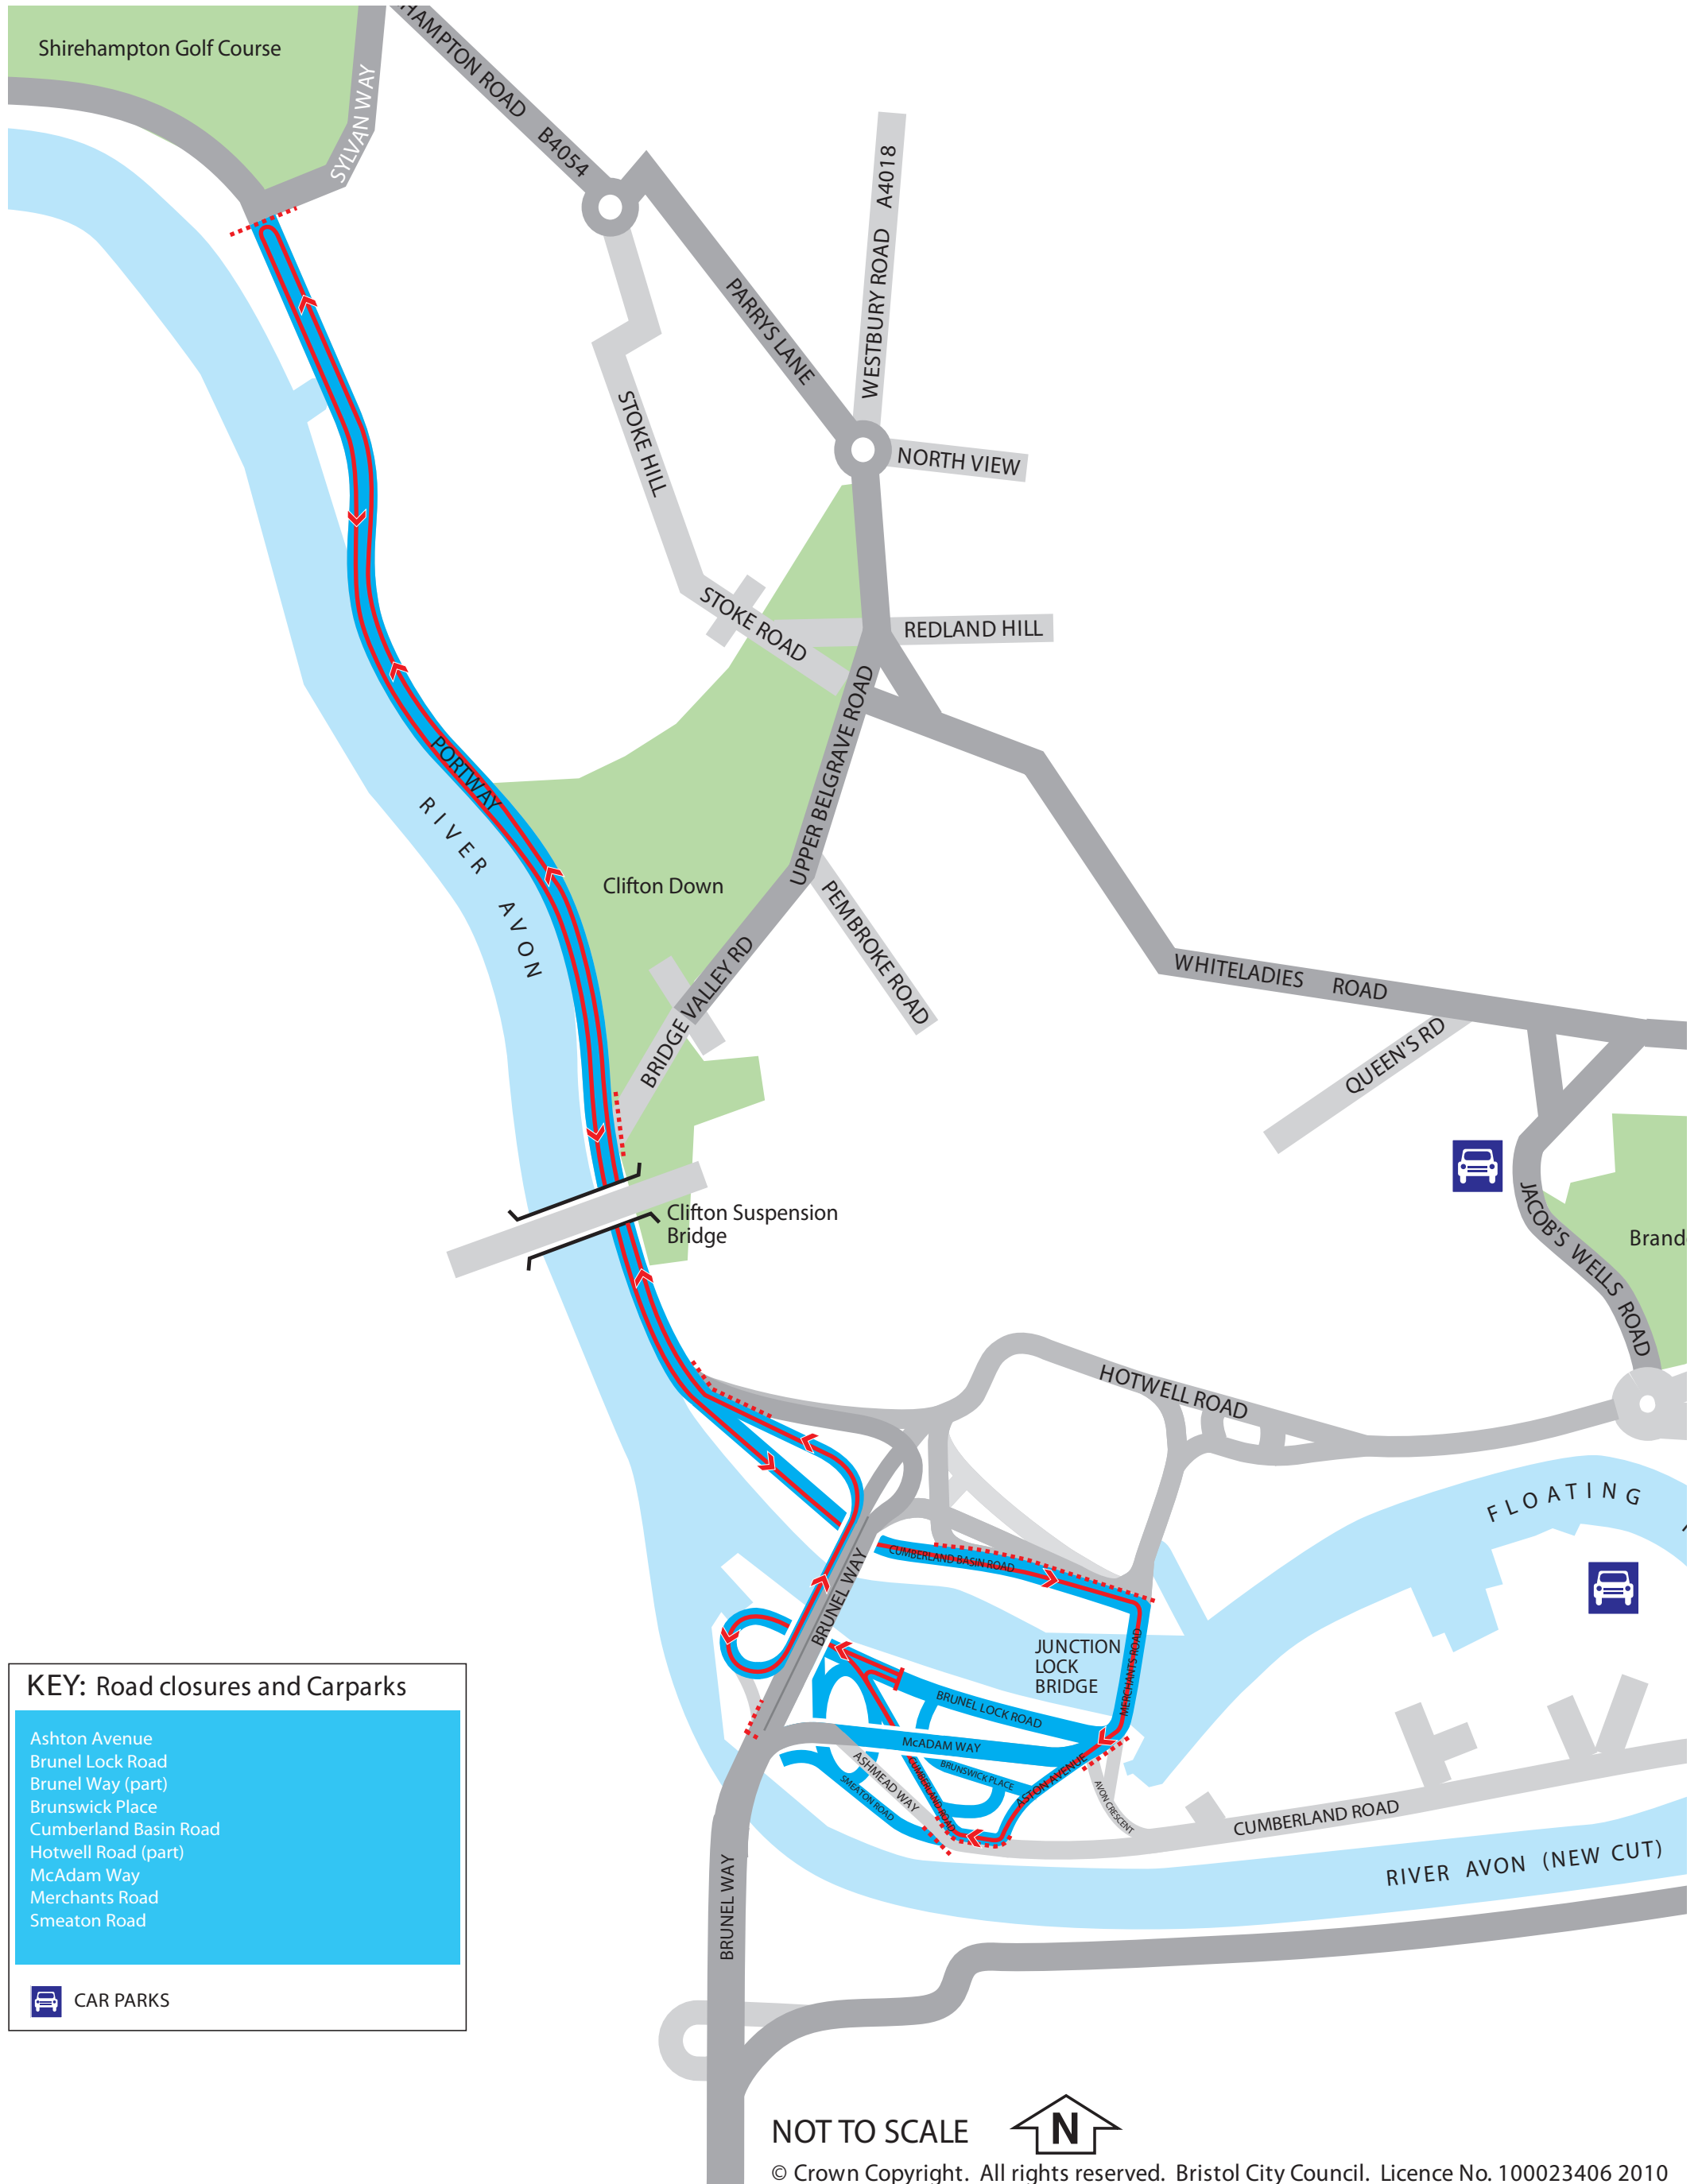

Bike course and road closures

KEY: Road closures and Carparks

- Ashton Avenue
- Brunel Lock Road
- Brunel Way (part)
- Brunswick Place
- Cumberland Basin Road
- Hotwell Road (part)
- McAdam Way
- Merchants Road
- Smeaton Road

 CAR PARKS

NOT TO SCALE